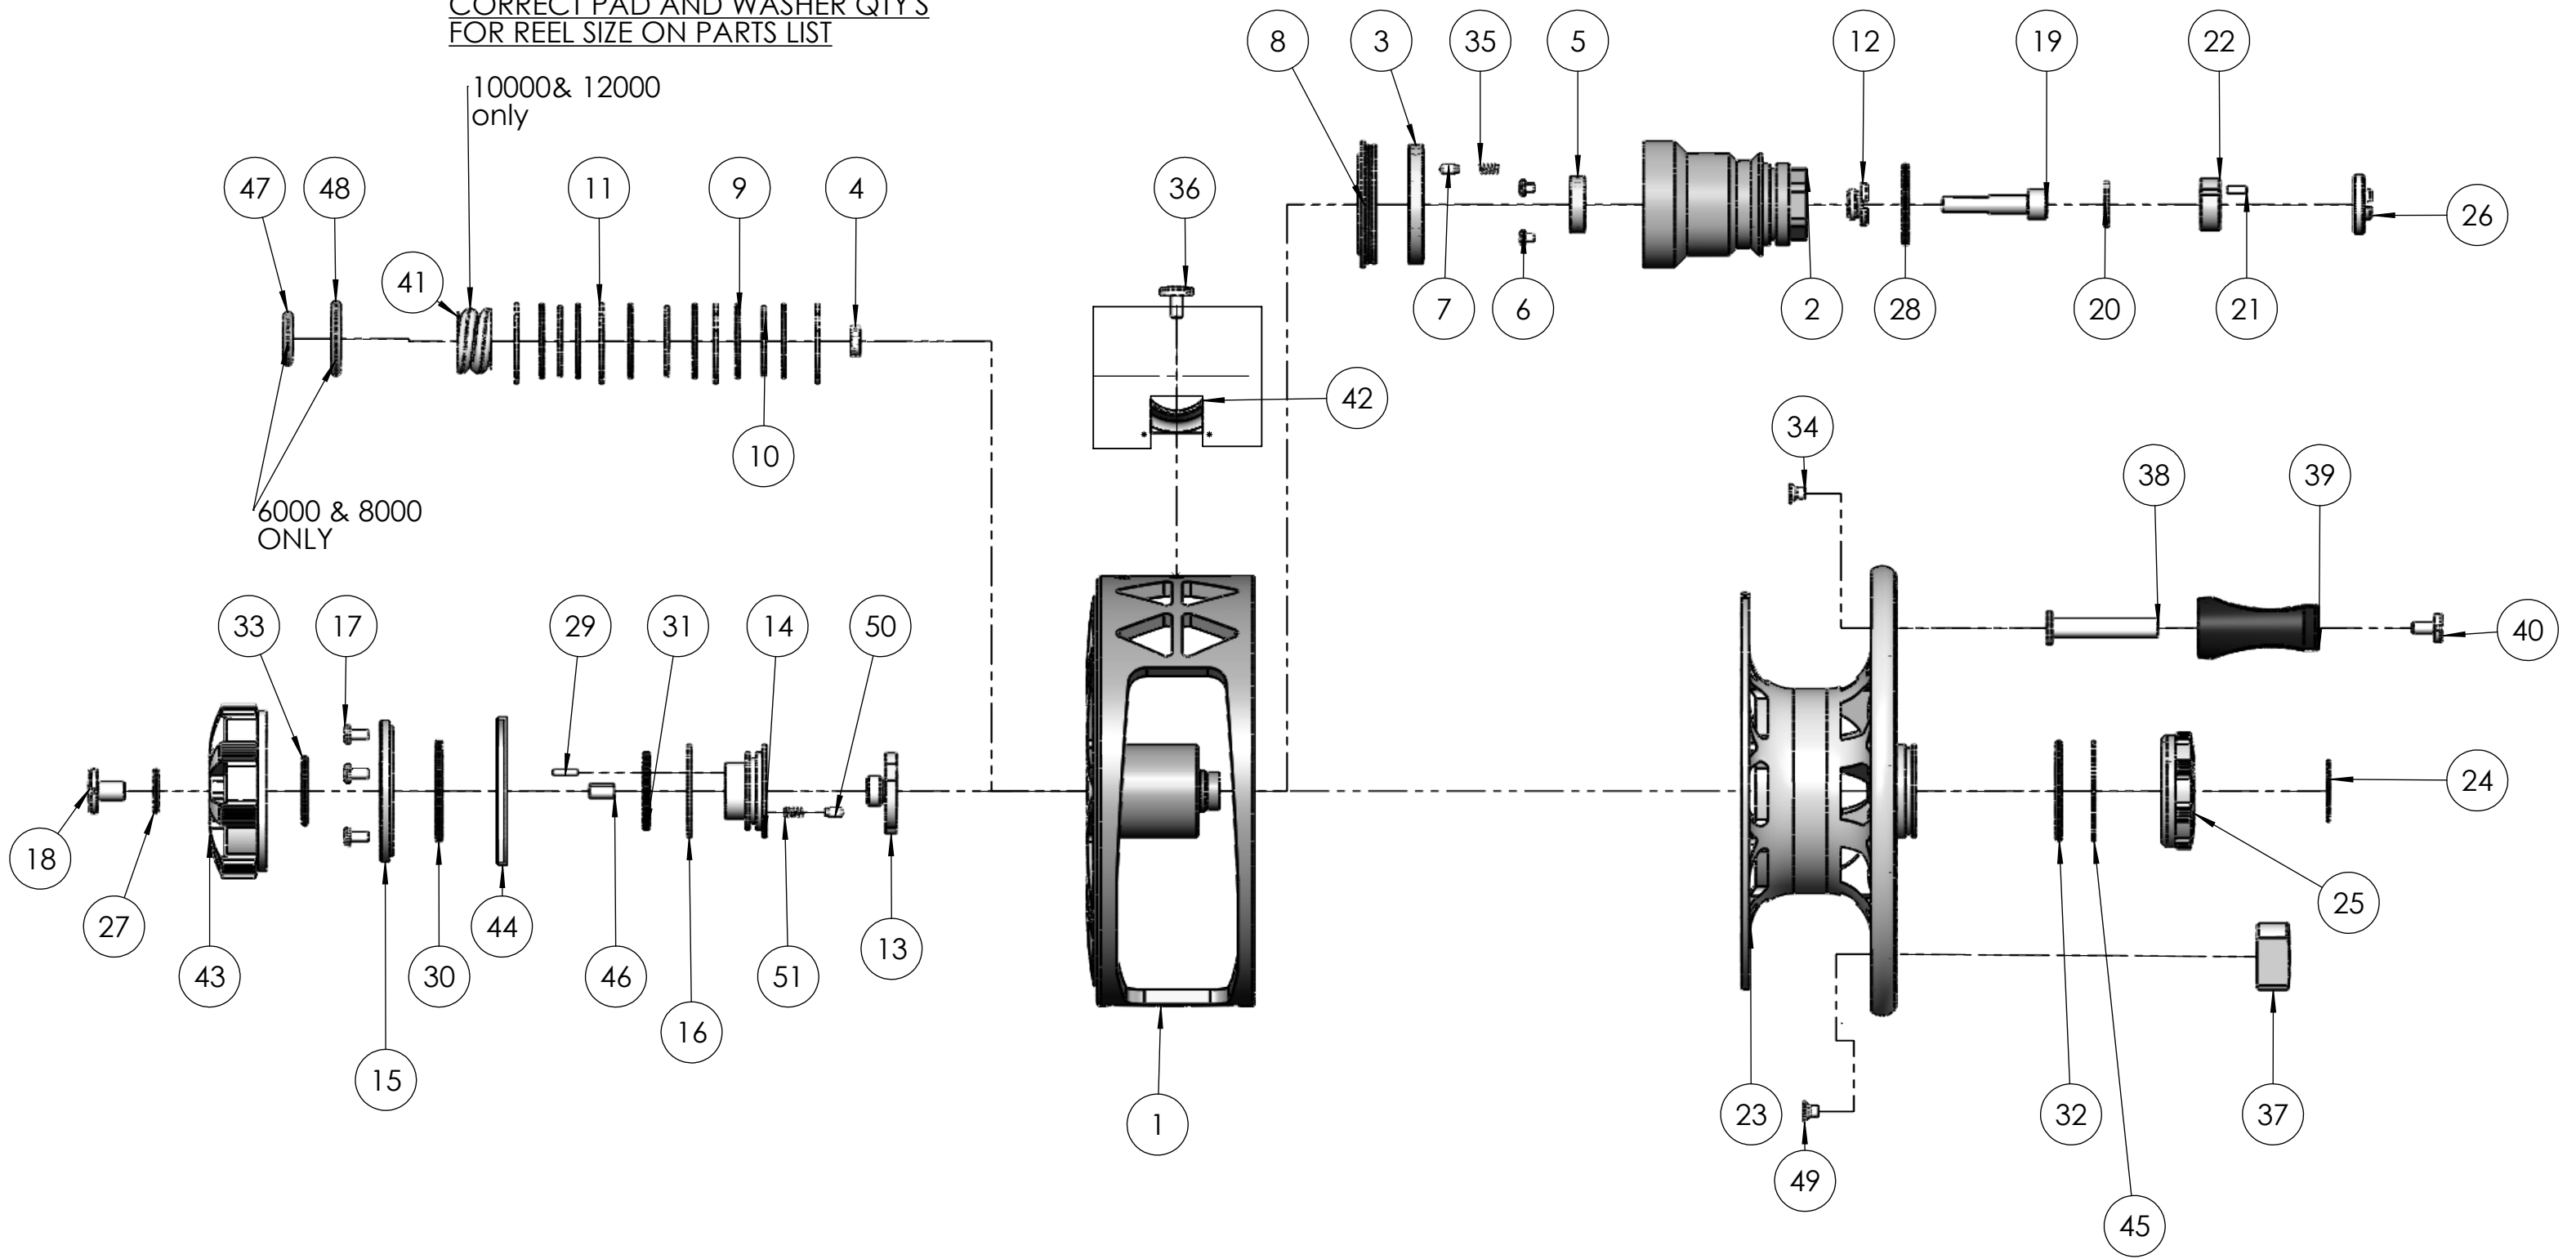

CORRECT PAD AND WASHER QTY'S  
FOR REEL SIZE ON PARTS LIST

10000 & 12000  
only

6000 & 8000  
ONLY

HARDY FORTUNA Z REEL						
No.	Description	Q'TY	6000 (1511825)	8000 (1511826)	10000 (1511827)	12000 (1536184 )
1	FRAME	1				
2	SPOOL AXLE	1	1536629		1536630	
3	AXLE REAR BEARING	1	1410900			
4	DRAG COMPARTMENT BEARING	1	1410898			
5	AXLE FRONT BEARING	1	1410902			
6	AXLE FRONT BALL BEARING SCREW	3	1410901			
7	SPOOL CLICKER	1	1410903			
8	REAR BEARING TEFLON SEAL	1	1410899			
9	CARBON DRAG WASHER	N/A	1410896 (QTY 4)		1410896 (QTY 6)	
10	ROTARY DRAG WASHER	N/A	1410897 (QTY 2)		1410897 (QTY 4)	
11	FIXED DRAG WASHER	N/A	1410895 (QTY 2)		1410895 (QTY 4)	
12	DRAG COMPARTMENT SCREW	1	1410908			
13	DRAG SCREW	1	1410888		1410889	
14	DRAG NUT	1	1417700		1410887	
15	DRAG KNOB FIXING PLATE	1	1410876			
16	FRAME INNER SEAL	1	1410883			
17	DRAG KNOB COVER PLATES	5	1410875			
18	DRAG KNOB SCREW	1	1410872			
19	TORSION DRIVE	1	1410893		1410894	
20	TORSION TEFLON SEAL	1	1410909			
21	ONE WAY CLUTCH PIN	1	1410911			
22	ONE WAY CLUTCH BEARING	1	1410910			
23	DRUM	1				
24	BLUE BADGE	1	1527558			
25	DRUM LATCH NUT	1	1536594			
26	OWC NYLON PROTECTOR	1	1410912			
27	DRAG KNOB SCREW O RING	1	1410872			
28	SPOOL AXLE O RING	1	1410905		1410906	
29	DRAG KNOB PIN	1	1410879			
30	DRAG KNOB O RING	1	1410884			
31	DRAG NUT O RING	1	1410885			
32	SPOOL AXLE O RING	1	1410907			
33	DRAG KNOB O RING	1	1410877			
34	HANDLE AXLE SCREW	1	1410921			
35	SPOOL CLICKER SPRING	1	1410904			
36	REEL FOOT SCREW	2	1410871			
37	COUNTER WIEGHT	1	1536591		1536592	
38	HANDLE AXLE	1	1410919		1410920	
39	PADDLE HANDLE	1	1410917		1410918	
40	HANDLE SCREW	1	1410921			
41	COMPRESION SPRING 10000-12000 ONLY	1	N/A		1410891	
42	REEL FOOT	1	1536595	1536596	1536597	1536598
43	REGULATOR KNOB	1	1536593			
44	DRAG KNOB OUTER SEAL	1	1410878			
45	SPOOL NUT TEFLON WASHER	1	1410915			
46	ADJUSTMENT SCREWS	2	1410886			
47	COMPRESSION INNER O RING 6000-8000 ONLY	1	1410890		N/A	
48	COMPRESSION OUTER O RING 6000-8000 ONLY	1	1410892		N/A	
49	COUNTER WIEGHT SCREW	1	1410925			
50	DRAG KNOB CLICKER	1	1410880			
51	DRAG KNOB CLICKER SPRING	1	1410881			